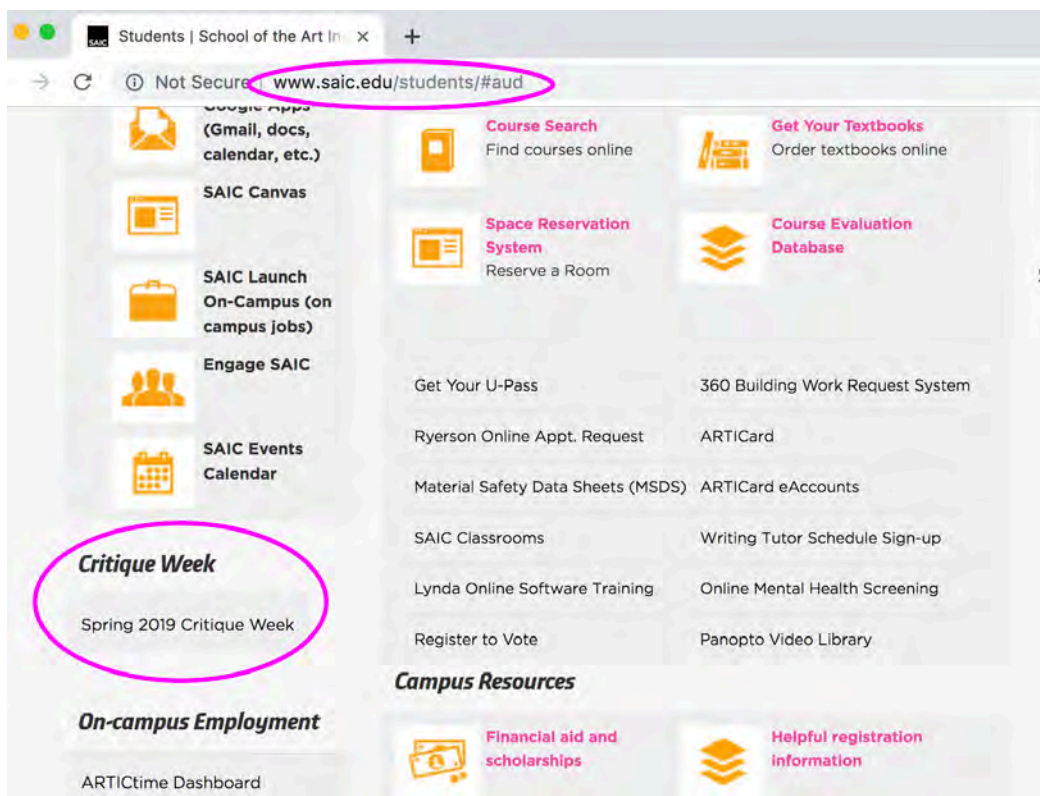

Navigating the new Critique Week Schedule platform

This document is meant to help guide everyone through the new platform for viewing the Critique Week schedule. Addressed are the following:

1. How can I find my panel assignment(s)?
2. How can I print my panel info?
3. How can I see room schedules?

How can I find my panel assignment(s)?

The schedule can be found on the School's main web-site at saic.edu/faculty and saic.edu/students

*Please use Chrome internet browser. Some issues have been reported when using other browsers.