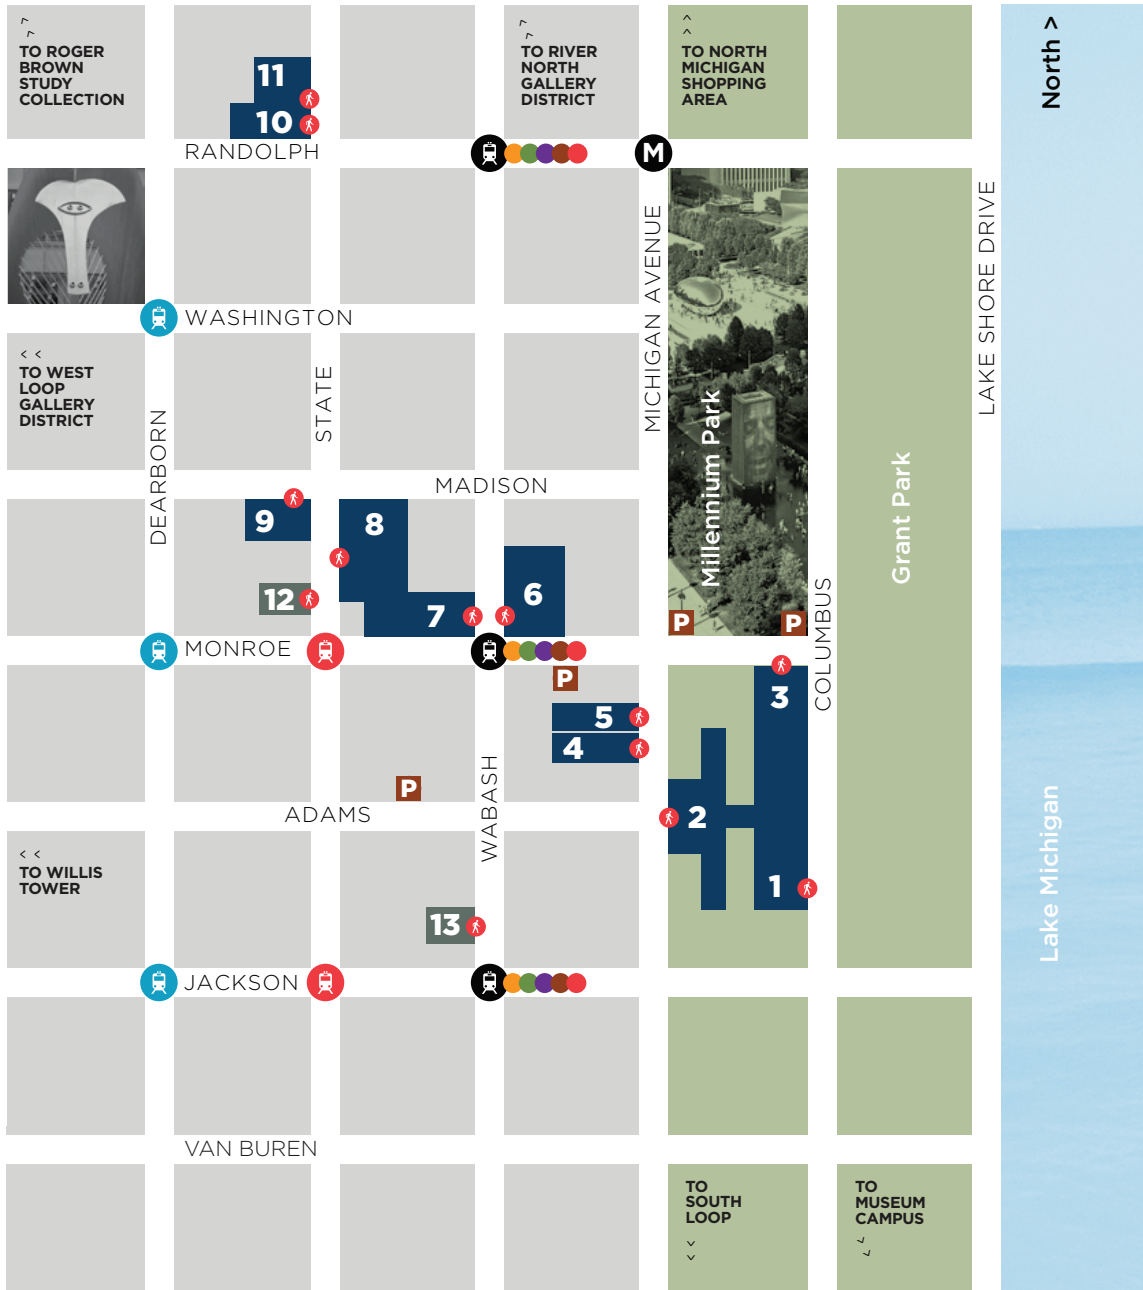

CAMPUS MAP

KEY

1. 280 SOUTH COLUMBUS DRIVE
2. THE ART INSTITUTE OF CHICAGO
111 SOUTH MICHIGAN AVENUE
3. THE MODERN WING
159 EAST MONROE STREET
4. 116 SOUTH MICHIGAN AVENUE
5. MACLEAN CENTER
112 SOUTH MICHIGAN AVENUE
6. SHARP BUILDING
37 SOUTH WABASH AVENUE
7. SULLIVAN CENTER
36 SOUTH WABASH AVENUE
8. SULLIVAN GALLERIES
33 SOUTH STATE STREET
9. THE CHICAGO BUILDING
7 WEST MADISON AVENUE
10. 162 NORTH STATE STREET RESIDENCES
11. GENE SISKEL FILM CENTER
164 NORTH STATE STREET
12. BLICK ART MATERIALS
42 SOUTH STATE STREET
13. CENTRAL CAMERA
230 SOUTH WABASH AVENUE

- Building entrance
- Parking
- Metra stop
- CTA stop

All SAIC building entrances are wheelchair accessible

To learn more, visit saic.edu