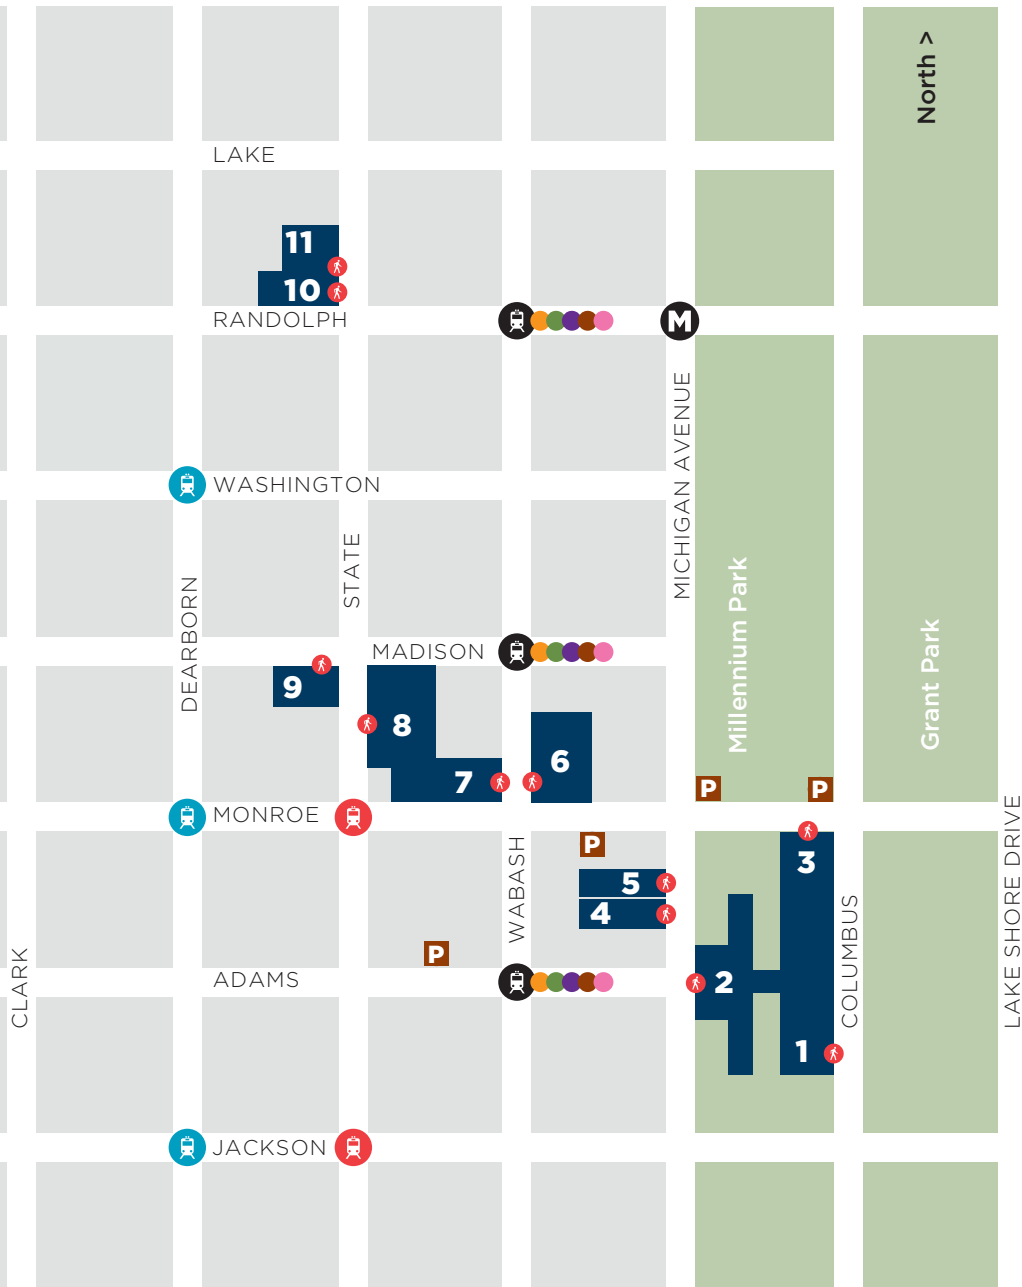

CAMPUS MAP

Building entrance
 Parking

Metra stop
 CTA stop

All SAIC building entrances are wheelchair accessible

- 1. 280 SOUTH COLUMBUS DRIVE**
 Betty Rymer Gallery. Ceramics. Columbus Auditorium. Gallery X. MFA Studios. Painting and Drawing. Photography. Printmedia. Sculpture.
- 2. THE ART INSTITUTE OF CHICAGO, 111 SOUTH MICHIGAN AVENUE**
- 3. THE MODERN WING, 159 EAST MONROE STREET**
- 4. 116 SOUTH MICHIGAN AVENUE**
 Counseling Services. Disability and Learning Resource Center. *F* Newsmagazine. Health Services. Human Resources.
- 5. MACLEAN CENTER, 112 SOUTH MICHIGAN AVENUE**
 Art and Technology Studies. Art History, Theory, and Criticism. Computer Resources and Information Technology. Film, Video, New Media, and Animation. MFA Studios. SAIC Ballroom. Sound. Video Data Bank. Visual and Critical Studies. The Writing Center.
- 6. SHARP BUILDING, 37 SOUTH WABASH AVENUE**
 Art Education. Art Therapy. Arts Administration and Policy. Contemporary Practices. Continuing Studies. Deans and Division Chairs. Development. Early College Program. Fiber and Material Studies. Finance. Historic Preservation. Instructional Resources and Facilities Management. John M. Flaxman Library. LG Space. President's Office. Poetry Center of Chicago. Visiting Artists Program. Visual Communication Design. Writing Program.
- 7. SULLIVAN CENTER, 36 SOUTH WABASH AVENUE**
 Admissions. Architecture, Interior Architecture, and Designed Objects. Campus Life. Career Services and Alumni Relations. Communications. Cooperative Education Internship Program. Enrollment Services. Fashion Design. International Affairs. Multicultural Affairs. Office of Student Affairs. Ox-Bow. Student Financial Services (Financial Aid, Student Accounts). Registration and Records. Residence Life.
- 8. SULLIVAN GALLERIES, 33 SOUTH STATE STREET**
- 9. THE CHICAGO BUILDING, 7 WEST MADISON AVENUE**
 Residence Hall.
- 10. 162 NORTH STATE STREET RESIDENCES**
 Residence Hall.
- 11. GENE SISKEL FILM CENTER, 164 NORTH STATE STREET**